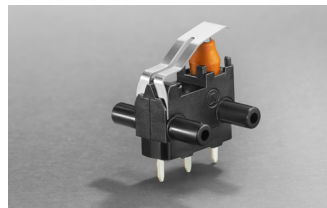

SEALED CONNECTOR SWITCH

SERIES 1025

Fastening, Contacting and Sealing
All-in-One

IP 67 Protection
with Sealed Connection for application

INNOVATIVE, SEALED CONNECTOR SWITCH IN A COMPACT DESIGN

The new Marquardt Sealed Connector Switch is a highly innovative and cost-efficient solution for various automotive and specialty applications. A compact design allows an easy integration in latches, seats or other implementations, ideally combined in an Electronic Component Carrier.

FEATURES

- Innovative contact seal
- Compact size with 50% smaller than standard versions
- Dust and water protection with sealed connection (IP 67)
- Easy assembly, interface allows easy integration
- Long lifetime with 200,000 switching cycles at 5-14 V DC, 1-10 mA (NC / NO)
- Bundling of switch and ECC
- Optionally with diagnostics

TECHNICAL DATA

Dimensions	15,15 mm x 8,45 mm x 7,04 mm without sealing 15,15 mm x 8,45 mm x 7,85 mm with pressed sealing
Switching current	1 mA ... 20 mA
Switching voltage	5 V ... 14 V (Jumpstart 24 V (30 V))
Contact resistance (new condition) / Contact resistance (after lifetime)	100 m Ω / < 1 Ω
Life endurance	14 V DC, 10 mA \geq 200,000 cycles
Actuating force	< 1,6 N
Overtravel	\geq 1,8 mm (nominal 2,0 mm)
Operation	\leq 40 ° (depending on material of the friction partners; operating speed and angle have an impact on the operating forces and lifetime)
Contact pins	Comparable to Action Pin 0.6 x 0.7 (altern. 0.6 x 0.6) mm tin-plated
Protection type	IP 67 with sealed connection
Operating temperature	-40 °C ... + 85 °C

Detailed specifications are available on request

RELATED PRODUCTS

MODULES (ECC)
Series 3109

MICRO-SIGNAL SWITCH
Series 1065

ALWAYS IN TOUCH WITH MARQUARDT

As a mechatronics expert we connect human and machine with intelligent, electromechanical and electronic systems and components worldwide. Global leading brands from the automotive, electronics and power tool industries rely on Marquardt's expertise for over 95 years.