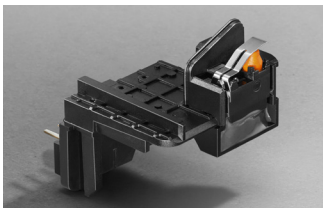

SEALED CONNECTOR SWITCH

SERIES 1025

Fastening, Contacting and Sealing
All-in-One

IP 67 Protection
with Sealed Connection for application

INNOVATIVE, SEALED CONNECTOR SWITCH IN A COMPACT DESIGN

The new Marquardt Sealed Connector Switch is a highly innovative and cost-efficient solution for various automotive and specialty applications. A compact design allows an easy integration in latches, seats or other implementations, ideally combined in an Electronic Component Carrier.

FEATURES

- Innovative contact seal
- Compact size with 50% smaller than standard versions
- Dust and water protection with sealed connection (IP 67)
- Easy assembly, interface allows easy integration
- Long lifetime with 200,000 switching cycles at 5-14 V DC, 1-10 mA (NC / NO)
- Bundling of switch and ECC
- Optionally with diagnostics

TECHNICAL DATA

Dimensions	15,15 mm x 8,45 mm x 7,04 mm without sealing 15,15 mm x 8,45 mm x 7,85 mm with pressed sealing
Switching current	1 mA ... 20 mA
Switching voltage	5 V ... 14 V (Jumpstart 24 V (30 V))
Contact resistance (new condition) / Contact resistance (after lifetime)	100 m Ω / < 1 Ω
Life endurance	14 V DC, 10 mA \geq 200,000 cycles
Actuating force	< 1,6 N
Overtravel	\geq 1,8 mm (nominal 2,0 mm)
Operation	\leq 40 ° (depending on material of the friction partners; operating speed and angle have an impact on the operating forces and lifetime)
Contact pins	Comparable to Action Pin 0.6 x 0.7 (altern. 0.6 x 0.6) mm tin-plated
Protection type	IP 67 with sealed connection
Operating temperature	-40 °C ... + 85 °C

Detailed specifications are available on request

RELATED PRODUCTS

MODULES (ECC)
Series 3109

MICRO-SIGNAL SWITCH
Series 1065

ALWAYS IN TOUCH WITH MARQUARDT

As a mechatronics expert we connect human and machine with intelligent, electromechanical and electronic systems and components worldwide. Global leading brands from the automotive, electronics and power tool industries rely on Marquardt's expertise for over 95 years.