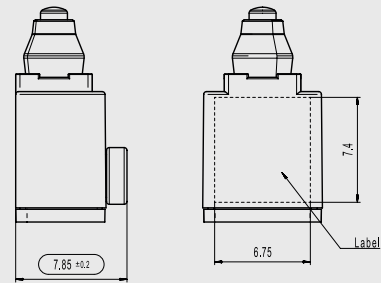

FEATURES

- Innovative contact seal
- Compact size with 50% smaller than standard versions
- Dust and water protection with sealed connection (IP 67)
- Easy assembly, interface allows easy integration
- Long lifetime with 200,000 switching cycles at 5-14 V DC, 1-10 mA (NC / NO)
- Bundling of switch and ECC
- Optionally with diagnostics

TECHNICAL DATA

Dimensions	15,15 mm x 8,45 mm x 7,04 mm without sealing 15,15 mm x 8,45 mm x 7,85 mm with pressed sealing
Switching current	1 mA ... 20 mA
Switching voltage	5 V ... 14 V (Jumpstart 24 V (30 V))
Contact resistance (new condition) / Contact resistance (after lifetime)	100 m Ω / < 1 Ω
Life endurance	14 V DC, 10 mA \geq 200,000 cycles
Actuating force	< 1,6 N
Overtravel	\geq 1,8 mm (nominal 2,0 mm)
Operation	\leq 40 ° (depending on material of the friction partners; operating speed and angle have an impact on the operating forces and lifetime)
Contact pins	Comparable to Action Pin 0.6 x 0.7 (altern. 0.6 x 0.6) mm tin-plated
Protection type	IP 67 with sealed connection
Operating temperature	-40 °C ... + 85 °C