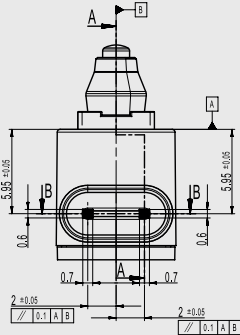

FEATURES

- Innovative contact seal
- Compact size with 50% smaller than standard versions
- Dust and water protection with sealed connection (IP 67)
- Easy assembly, interface allows easy integration
- Long lifetime with 200,000 switching cycles at 5-14 V DC, 1-10 mA (NC / NO)
- Bundling of switch and ECC
- Optionally with diagnostics

TECHNICAL DATA

Dimensions	15,15 mm x 8,45 mm x 7,04 mm without sealing 15,15 mm x 8,45 mm x 7,85 mm with pressed sealing
Switching current	1 mA ... 20 mA
Switching voltage	5 V ... 14 V (Jumpstart 24 V (30 V))
Contact resistance (new condition) / Contact resistance (after lifetime)	100 m Ω / < 1 Ω
Life endurance	14 V DC, 10 mA \geq 200,000 cycles
Actuating force	< 1,6 N
Overtravel	\geq 1,8 mm (nominal 2,0 mm)
Operation	\leq 40 ° (depending on material of the friction partners; operating speed and angle have an impact on the operating forces and lifetime)
Contact pins	Comparable to Action Pin 0.6 x 0.7 (altern. 0.6 x 0.6) mm tin-plated
Protection type	IP 67 with sealed connection
Operating temperature	-40 °C ... + 85 °C