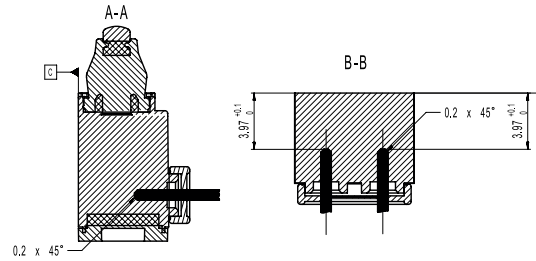

SEALED CONNECTOR SWITCH

SERIES 1025

Fastening, Contacting and Sealing
All-in-One

IP 67 Protection
with Sealed Connection for application

INNOVATIVE, SEALED CONNECTOR SWITCH IN A COMPACT DESIGN

The new Marquardt Sealed Connector Switch is a highly innovative and cost-efficient solution for various automotive and specialty applications. A compact design allows an easy integration in latches, seats or other implementations, ideally combined in an Electronic Component Carrier.

FEATURES

- Innovative contact seal
- Compact size with 50% smaller than standard versions
- Dust and water protection with sealed connection (IP 67)
- Easy assembly, interface allows easy integration
- Long lifetime with 200,000 switching cycles at 5-14 V DC, 1-10 mA (NC / NO)
- Bundling of switch and ECC
- Optionally with diagnostics

TECHNICAL DATA

Dimensions	15,15 mm x 8,45 mm x 7,04 mm without sealing 15,15 mm x 8,45 mm x 7,85 mm with pressed sealing
Switching current	1 mA ... 20 mA
Switching voltage	5 V ... 14 V (Jumpstart 24 V (30 V))
Contact resistance (new condition) / Contact resistance (after lifetime)	100 m Ω / < 1 Ω
Life endurance	14 V DC, 10 mA \geq 200,000 cycles
Actuating force	< 1,6 N
Overtravel	\geq 1,8 mm (nominal 2,0 mm)
Operation	\leq 40 ° (depending on material of the friction partners; operating speed and angle have an impact on the operating forces and lifetime)
Contact pins	Comparable to Action Pin 0.6 x 0.7 (altern. 0.6 x 0.6) mm tin-plated
Protection type	IP 67 with sealed connection
Operating temperature	-40 °C ... + 85 °C