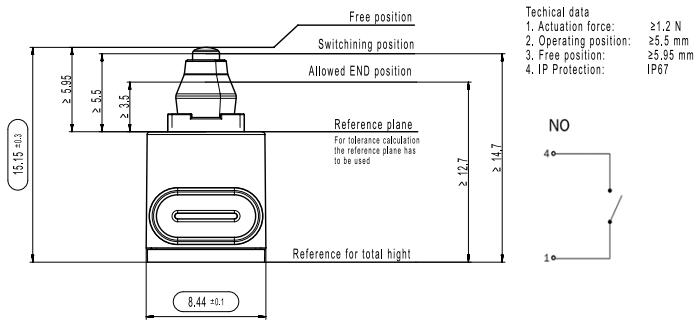

FEATURES

- Innovative contact seal
- Compact size with 50% smaller than standard versions
- Dust and water protection with sealed connection (IP 67)
- Easy assembly, interface allows easy integration
- Long lifetime with 200,000 switching cycles at 5-14 V DC, 1-10 mA (NC / NO)
- Bundling of switch and ECC
- Optionally with diagnostics

TECHNICAL DATA

Dimensions	15,15 mm x 8,45 mm x 7,04 mm without sealing 15,15 mm x 8,45 mm x 7,85 mm with pressed sealing
Switching current	1 mA ... 20 mA
Switching voltage	5 V ... 14 V (Jumpstart 24 V (30 V))
Contact resistance (new condition) / Contact resistance (after lifetime)	100 m Ω / < 1 Ω
Life endurance	14 V DC, 10 mA \geq 200,000 cycles
Actuating force	< 1,6 N
Overtravel	\geq 1,8 mm (nominal 2,0 mm)
Operation	\leq 40 ° (depending on material of the friction partners; operating speed and angle have an impact on the operating forces and lifetime)
Contact pins	Comparable to Action Pin 0.6 x 0.7 (altern. 0.6 x 0.6) mm tin-plated
Protection type	IP 67 with sealed connection
Operating temperature	-40 °C ... + 85 °C